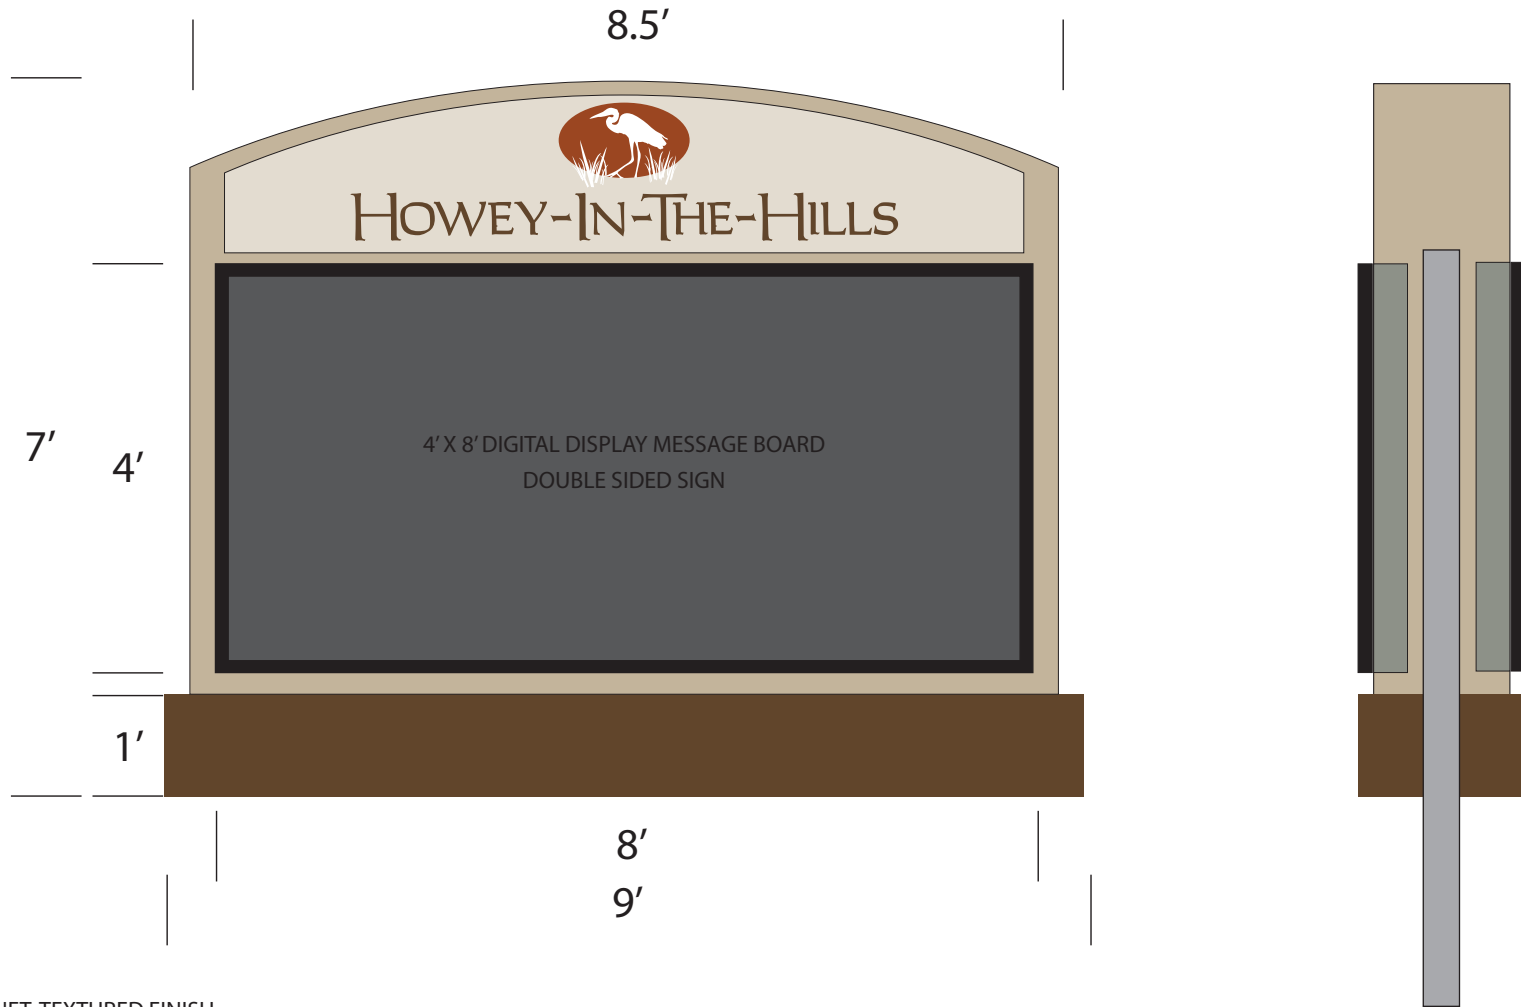

HOWEY IN THE HILLS MESSAGE SIGN

8.5' X 7' ALUMINUM SIGN CABINET, TEXTURED FINISH
8' X 4' DIGITAL LED DISPLAY SIGN, DOUBLE SIDED
4" X 4" STEEL POSTS SET IN FOOTERS