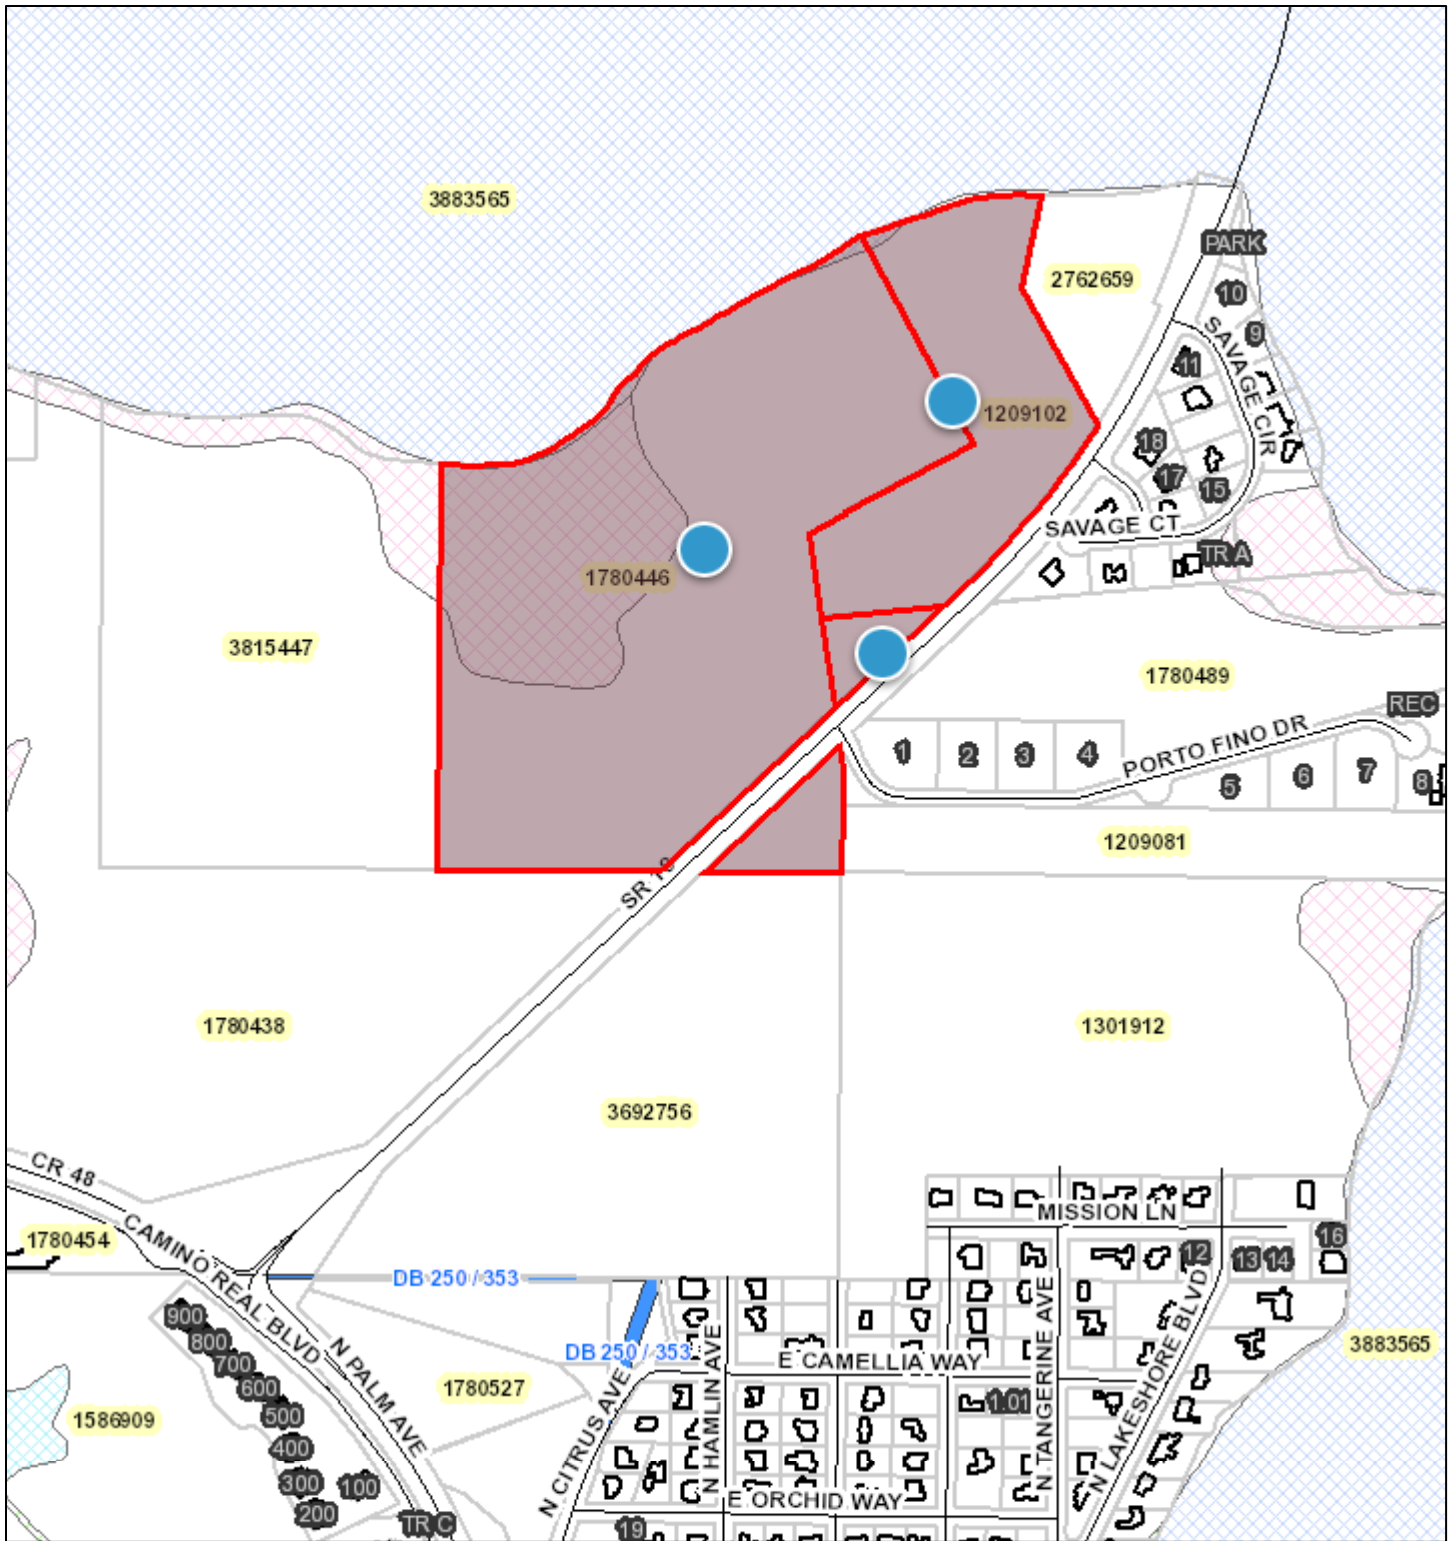

Westminster Wetlands

October 27, 2021

1:7,500

pointLayer

 Override 1

polygonLayer

 Override 1
 Street Names

 Local Streets
 Subdivision Lot Numbers
 Building Footprints
 Property Name
 Tax Parcels Alternate Key
 Tax Parcels

Lake BCC