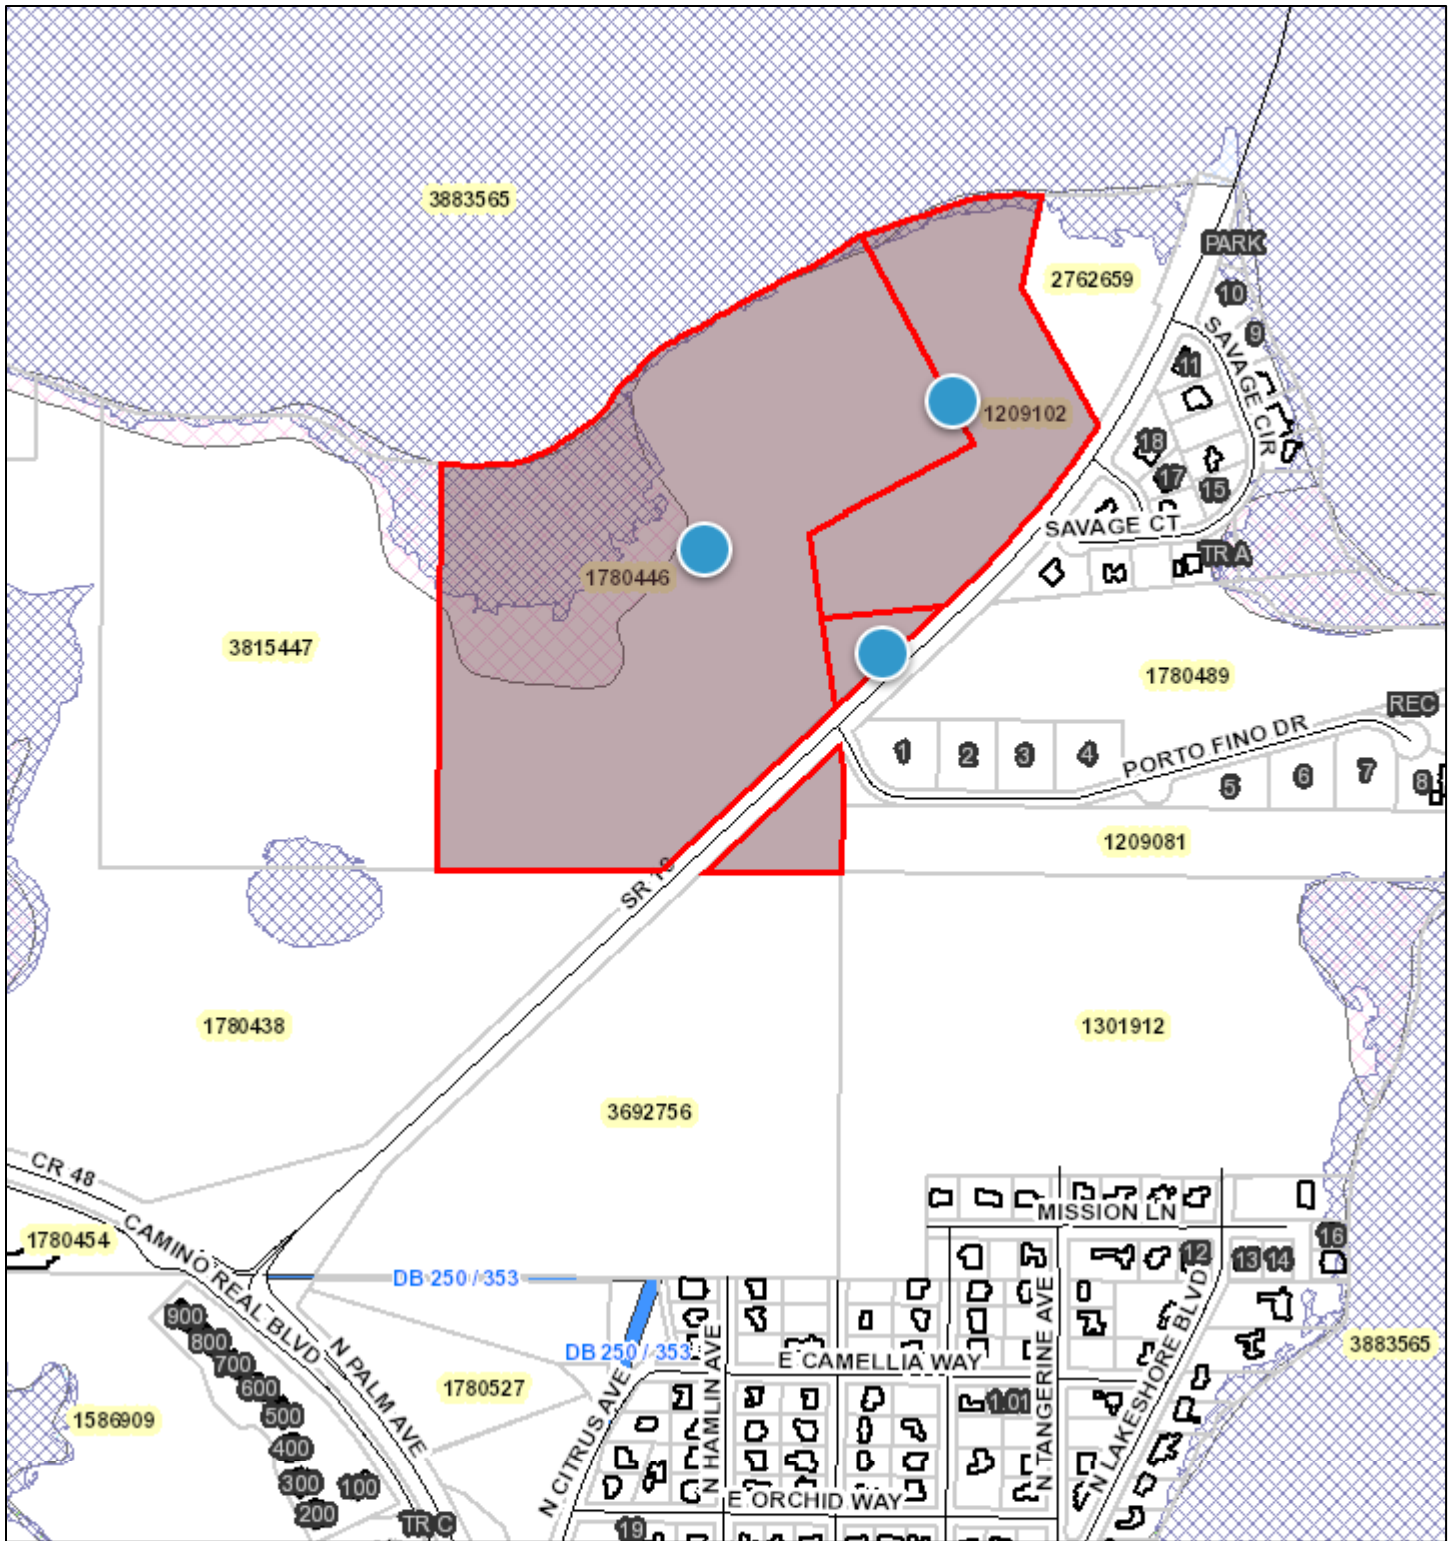

Westminster 2012 Flood Zone

October 27, 2021

1:7,500

pointLayer

Override 1

polygonLayer

Override 1

Street Names

Local Streets

Subdivision Lot Numbers

Building Footprints

Property Name

Tax Parcels Alternate Key

Tax Parcels

County Boundary

Lake BCC