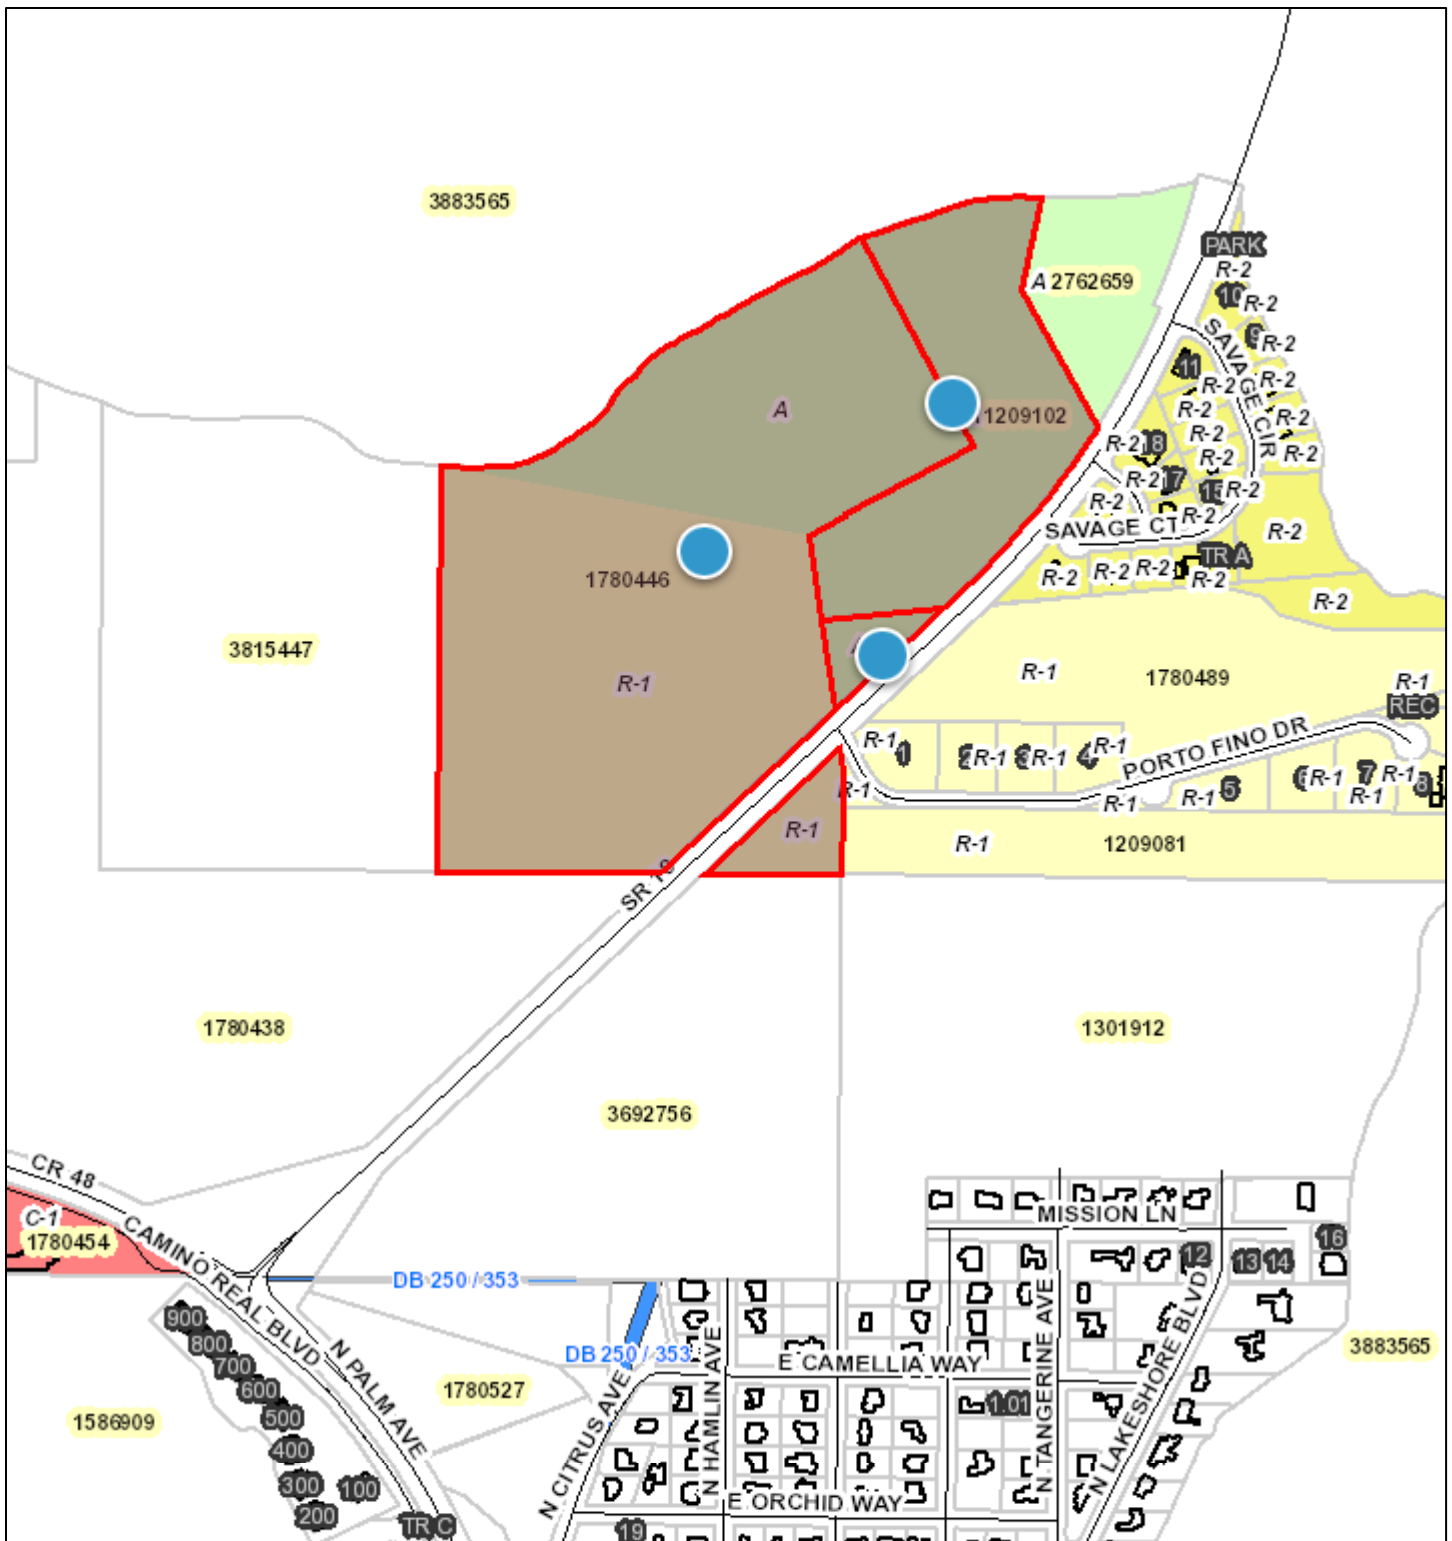

# Lake County Zoning

October 27, 2021

1:7,500

**pointLayer**

Override 1

**polygonLayer**

Override 1  
 Street Names

Local Streets  
 Subdivision Lot Numbers  
 Building Footprints  
 Property Name  
 Tax Parcels Alternate Key  
 Tax Parcels

Lake BCC